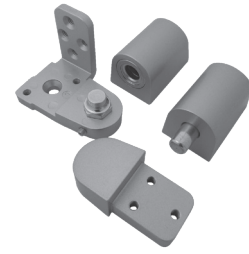

PITCO

NO.	FINISH	POSITION	PK	CASE	UPC
89510ALB	Silver	Left	1	50	0 62703-00823 3
89510BZB	Dark Bronze	Left	1	50	0 62703-00854 7
89511ALB	Silver	Right	1	50	0 62703-00824 0
89511BZB	Dark Bronze	Right	1	50	0 62703-00855 4