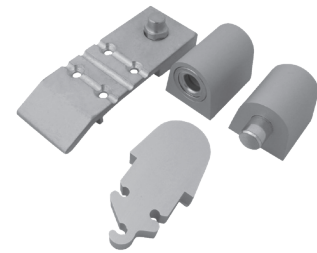

ALDORA

NO.	FINISH	POSITION	PK	CASE	UPC
89507ALB	Silver	Universal	1	50	0 62703-00820 2
89507BZB	Dark Bronze	Universal	1	50	0 62703-00851 6