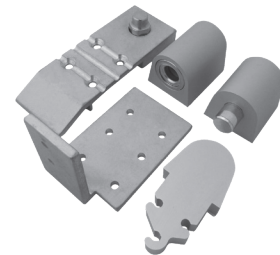

Commercial Pivots

COMMERCIAL PIVOTS

- Flush face frame installation
- Full race bearing design
- Hardened steel stud in floor position
- Weather-resistant
- 3/4" (19.05 mm) offset pivots
- Suitable for aluminum doors up to 125 lb (57 kg)
- 1/8" (3.175 mm) recessed door application
- Vertical height adjustment of 1/8" (3.175 mm)

JACKSON

NO.	FINISH	TYPE	POSITION	PK	CASE	UPC
89500ALB	Silver	2800	-	1	50	0 62703-00803 5
89500BZB	Dark Bronze	2800	-	1	50	0 62703-00830 1
89501ALB	Silver	3100	Left	1	50	0 62703-00804 2
89501BZB	Dark Bronze	3100	Left	1	50	0 62703-00831 8
89502ALB	Silver	3100	Right	1	50	0 62703-00805 9
89502BZB	Dark Bronze	3100	Right	1	50	0 62703-00833 2

KAWNEER STYLE

NO.	FINISH	POSITION	PK	CASE	UPC
89503ALB	Silver	Right	1	25	0 62703-00814 1
89503BZB	Dark Bronze	Right	1	25	0 62703-00834 9
89504ALB	Silver	Left	1	25	0 62703-00815 8
89504BZB	Dark Bronze	Left	1	25	0 62703-00847 9

ARCH

NO.	FINISH	POSITION	PK	CASE	UPC
89505ALB	Silver	Left	1	50	0 62703-00816 5
89505BZB	Dark Bronze	Left	1	50	0 62703-00833 2
89506ALB	Silver	Right	1	50	0 62703-00817 2
89506BZB	Dark Bronze	Right	1	50	0 62703-00850 9