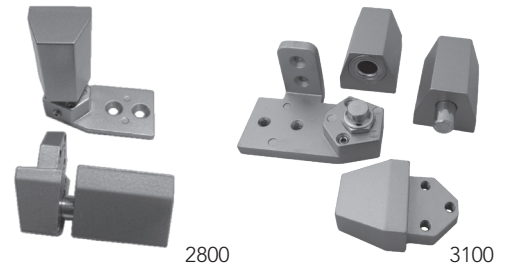

Commercial Pivots

COMMERCIAL PIVOTS

- Flush face frame installation
- Full race bearing design
- Hardened steel stud in floor position
- Weather-resistant
- 3/4" (19.05 mm) offset pivots
- Suitable for aluminum doors up to 125 lb (57 kg)
- 1/8" (3.175 mm) recessed door application
- Vertical height adjustment of 1/8" (3.175 mm)

JACKSON

NO.	FINISH	TYPE	POSITION	PK	CASE	UPC
89500ALB	Silver	2800	-	1	50	0 62703-00803 5
89500BZB	Dark Bronze	2800	-	1	50	0 62703-00830 1
89501ALB	Silver	3100	Left	1	50	0 62703-00804 2
89501BZB	Dark Bronze	3100	Left	1	50	0 62703-00831 8
89502ALB	Silver	3100	Right	1	50	0 62703-00805 9
89502BZB	Dark Bronze	3100	Right	1	50	0 62703-00833 2

KAWNEER STYLE

NO.	FINISH	POSITION	PK	CASE	UPC
89503ALB	Silver	Right	1	25	0 62703-00814 1
89503BZB	Dark Bronze	Right	1	25	0 62703-00834 9
89504ALB	Silver	Left	1	25	0 62703-00815 8
89504BZB	Dark Bronze	Left	1	25	0 62703-00847 9

ARCH

NO.	FINISH	POSITION	PK	CASE	UPC
89505ALB	Silver	Left	1	50	0 62703-00816 5
89505BZB	Dark Bronze	Left	1	50	0 62703-00833 2
89506ALB	Silver	Right	1	50	0 62703-00817 2
89506BZB	Dark Bronze	Right	1	50	0 62703-00850 9