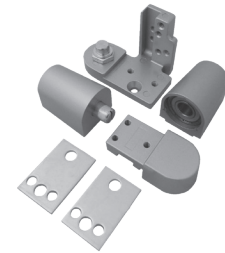

KAWNEER STYLE

NO.	FINISH	POSITION	PK	CASE	UPC
89503ALB	Silver	Right	1	25	0 62703-00814 1
89503BZB	Dark Bronze	Right	1	25	0 62703-00834 9
89504ALB	Silver	Left	1	25	0 62703-00815 8
89504BZB	Dark Bronze	Left	1	25	0 62703-00847 9