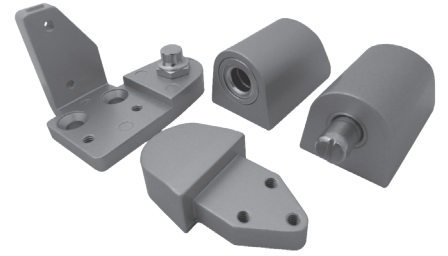

ARMALITE

NO.	FINISH	POSITION	PK	CASE	UPC
89508ALB	Silver	Left	1	50	0 62703-00821 9
89508BZB	Dark Bronze	Left	1	50	0 62703-00852 3
89509ALB	Silver	Right	1	50	0 62703-00822 6
89509BZB	Dark Bronze	Right	1	50	0 62703-00853 0