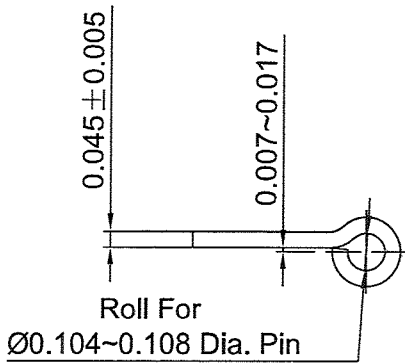

Narrow Butt Hinge With Loose Pin

Narrow Butt Hinge With Fixed Pin

Tolerance  
All Tolerance unless  
otherwise noted :  $\pm 0.015$ "

						Narrow Butt Hinge 1"x1"					
MARKER	COUNT	AREA	REVISION	APPROVE	DATE	REVISION	WEIGHT	SCALE	DRAWING NO.	PROJECTION	
DRAWING			STANDARDIZATION								
DESIGNING									MATERIAL	UNITS	
CHECK											
TECHNICS				APPROVE				TOTAL 1 PAGE	NO: 1 PAGE	FINISH	TOLERANCE