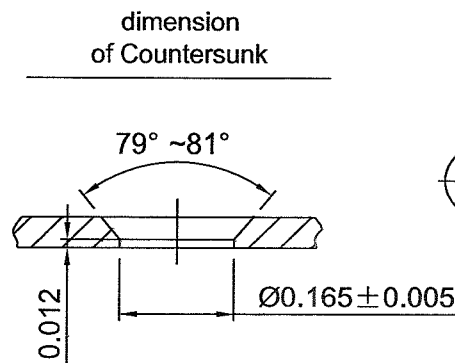

Narrow Butt Hinge With Loose Pin

Narrow Butt Hinge With Fixed Pin

Tolerance  
All Tolerance unless  
otherwise noted :  $\pm 0.015$ "

						Narrow Butt Hinge 1"x1"					
MARKER	COUNT	AREA	REVISION	APPROVE	DATE	REVISION	WEIGHT	SCALE	DRAWING NO.	PROJECTION	
DRAWING			STANDARDIZATION								
DESIGNING									MATERIAL	UNITS	
CHECK											
TECHNICS				APPROVE				TOTAL 1 PAGE	NO: 1 PAGE	FINISH	TOLERANCE