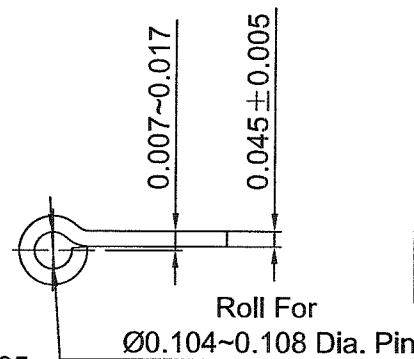

Narrow Butt Hinge With Loose Pin

Narrow Butt Hinge With Fixed Pin

Tolerance  
All Tolerance unless  
otherwise noted :  $\pm 0.015$ "

						Narrow Butt Hinge 1"x1"					
MARKER	COUNT	AREA	REVISION	APPROVE	DATE	REVISION	WEIGHT	SCALE	DRAWING NO.	PROJECTION	
DRAWING			STANDARDIZATION								
DESIGNING									MATERIAL	UNITS	
CHECK											
TECHNICS				APPROVE				TOTAL 1 PAGE	NO: 1 PAGE	FINISH	TOLERANCE