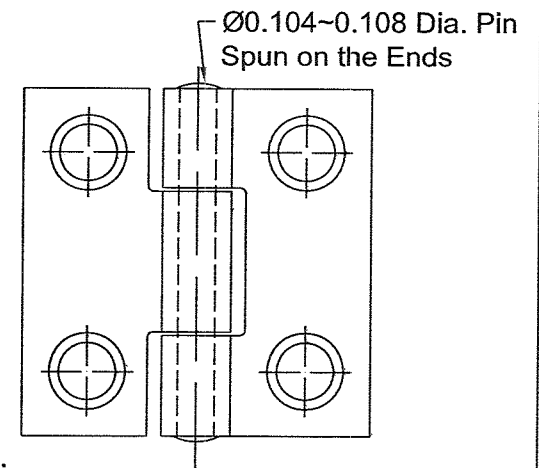

Narrow Butt Hinge With Loose Pin

Narrow Butt Hinge With Fixed Pin

Tolerance  
All Tolerance unless  
otherwise noted :  $\pm 0.015$ "

						Narrow Butt Hinge 1"x1"					
MARKER	COUNT	AREA	REVISION	APPROVE	DATE	REVISION	WEIGHT	SCALE	DRAWING NO.	PROJECTION	
DRAWING			STANDARDIZATION								
DESIGNING									MATERIAL	UNITS	
CHECK											
TECHNICS				APPROVE				TOTAL 1 PAGE	NO: 1 PAGE	FINISH	TOLERANCE