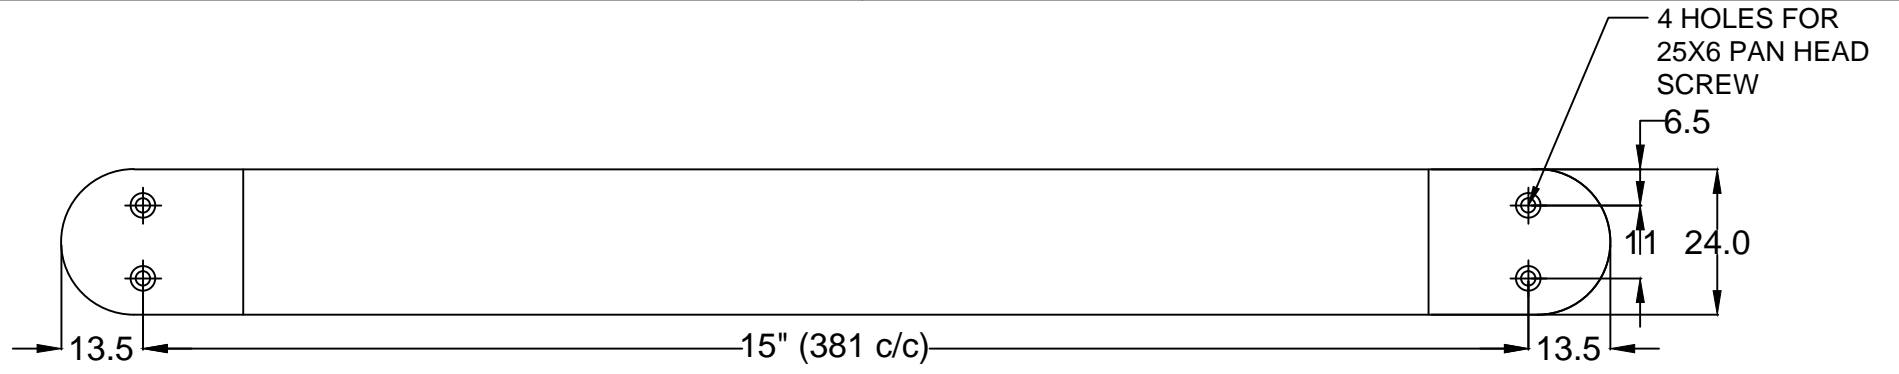

JINTAN INTERNATIONAL

ITEM CODE : PHF-03

ITEM : PULL HANDLE - FALCON

- NOTE- 1. No Sharp Edges
 2. Finish AS per Appd Sample
 3. General tols. ± 1 mm

All Dimensions are in mm

		SIGN	DATE	MATERIAL : IRON
	DRAWN	A.Chauhan		SCALE: 1:1
	CHECKED	R.K.Sharma		
	APPROVED	J.K.Jain		