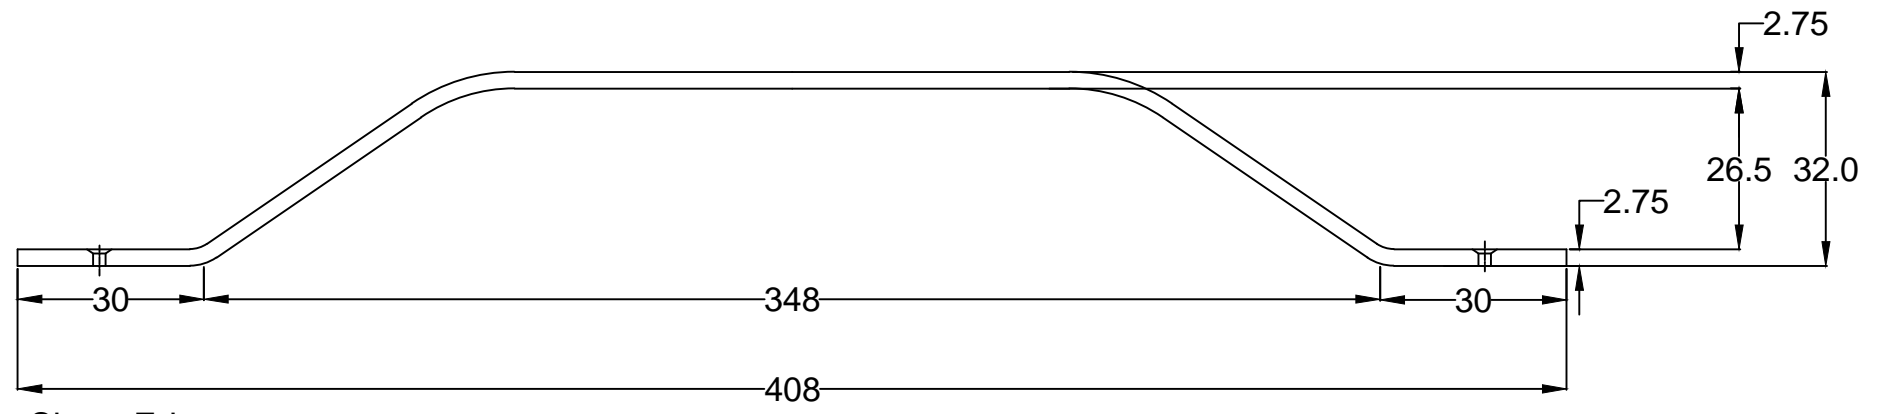

JINTAN INTERNATIONAL

ITEM CODE : PHF-03

ITEM : PULL HANDLE - FALCON

- NOTE- 1. No Sharp Edges
 2. Finish AS per Appd Sample
 3. General tols. ± 1 mm

All Dimensions are in mm

		SIGN	DATE	MATERIAL : IRON
	DRAWN	A.Chauhan		SCALE: 1:1
	CHECKED	R.K.Sharma		
	APPROVED	J.K.Jain		