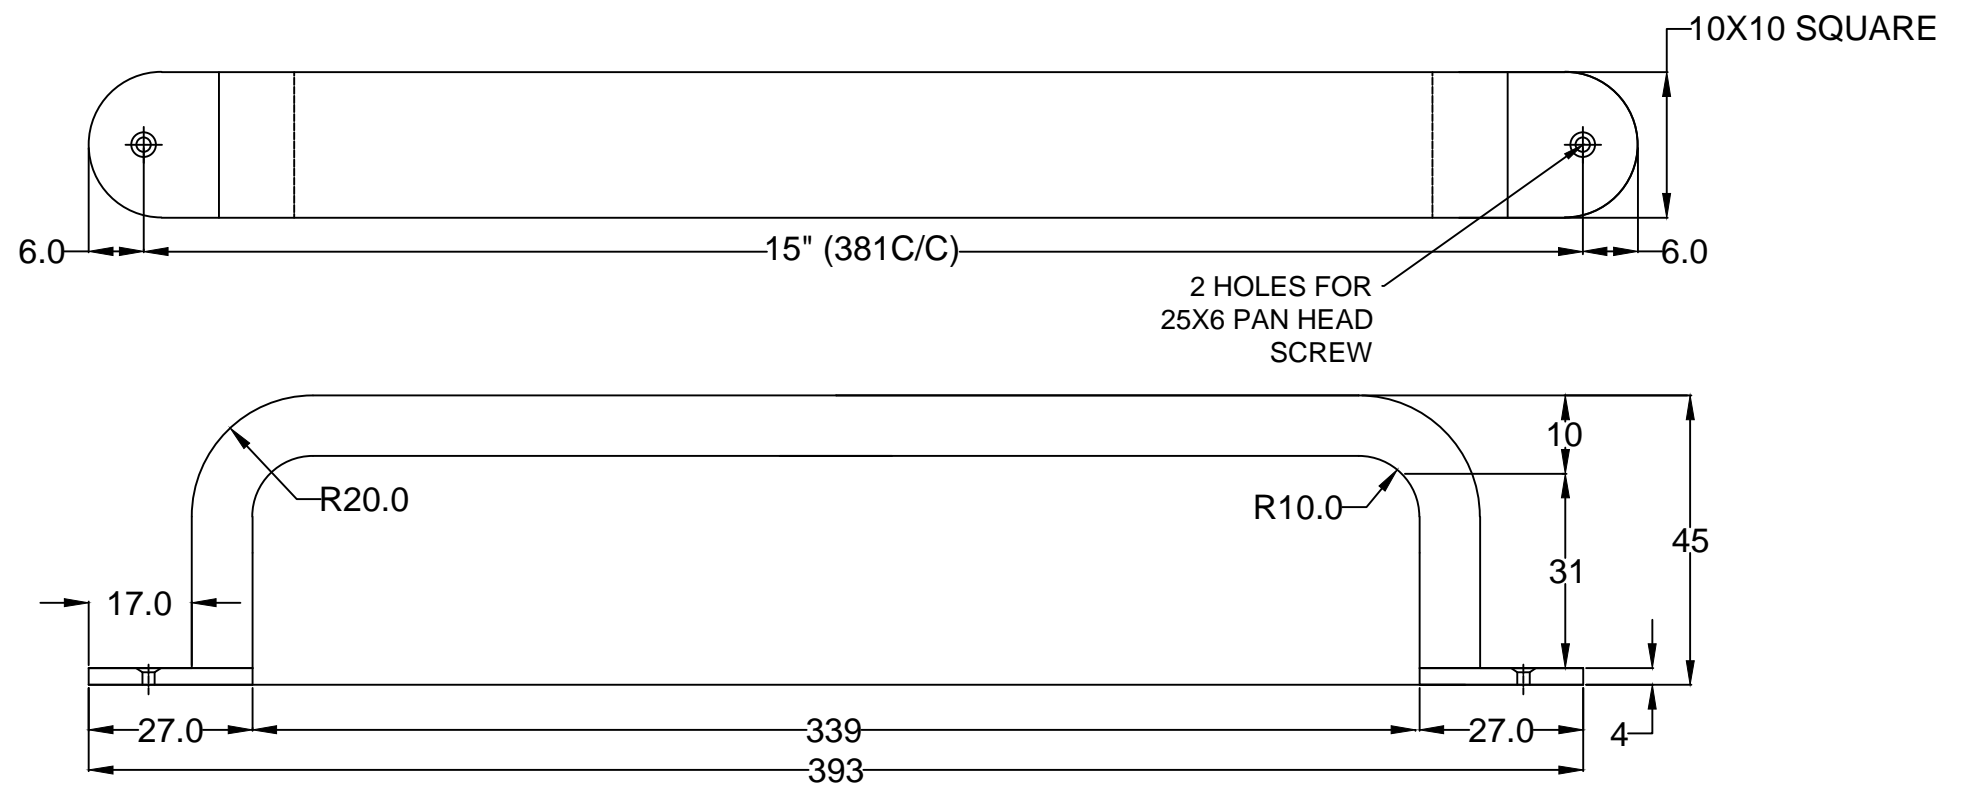

JINTAN INTERNATIONAL

ITEM CODE : PHS-03

ITEM : PULL HANDLE - SANTAFE

- NOTE- 1. No Sharp Edges
 2. Finish AS per Appd Sample
 3. General tols. ±1mm

All Dimensions are in mm

		SIGN	DATE	MATERIAL : IRON
	DRAWN	A.Chauhan		SCALE: 1:1
	CHECKED	R.K.Sharma		
	APPROVED	J.K.Jain		