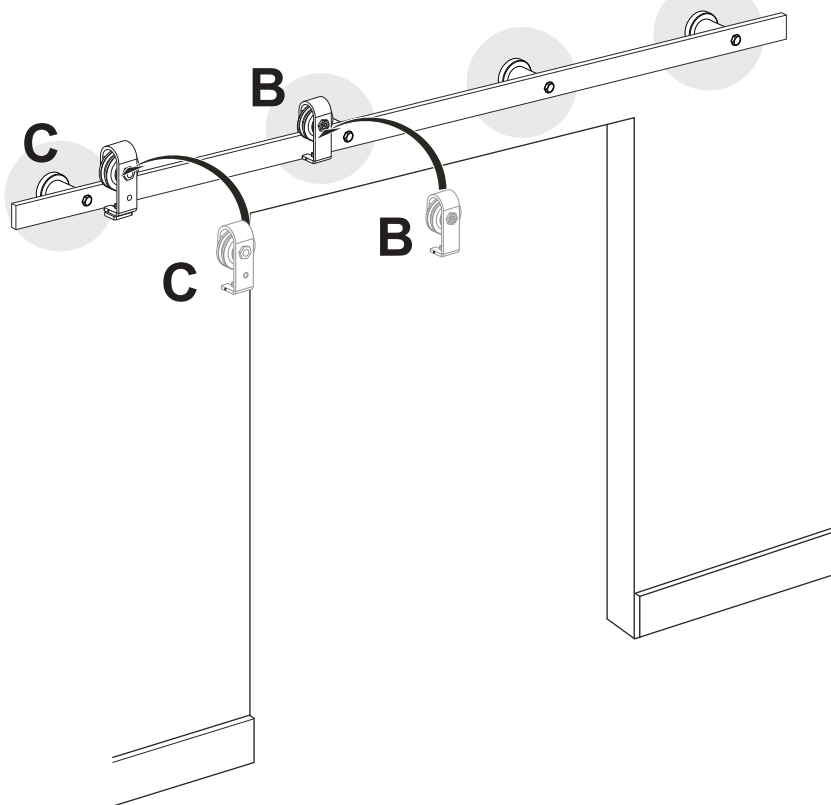

M6x25
(x 8)

5

- H** 
M10x60 (x 4)
bolts for 40-45mm door
- 
M10x55 (x 4)
bolts for 35-40mm door
- 
(x2)
- 
ST4.8x32(x 4)

6

7**F**

(x1)

(x1)

≥30mm

**2****3****4****8****C**M5x26
(x1)

(x1)

D

(x1)

M5x6(x2)

**1**

(X2)

**2****4**