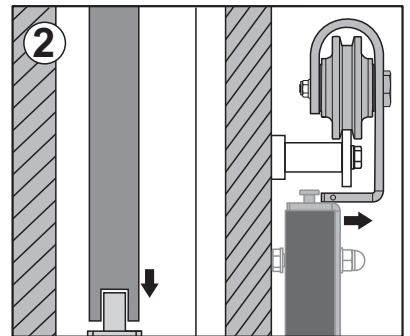

M6x25
(x 8)

5

- H** 
M10x60 (x 4)
bolts for 40-45mm door
- 
M10x55 (x 4)
bolts for 35-40mm door
- 
(x2)
- 
ST4.8x32(x 4)

6

7**F**

(x1)

(x1)

≥30mm

**2****3****4****8****C**M5x26
(x1)

(x1)

D

(x1)

M5x6(x2)

**1**

(X2)

**2****4**