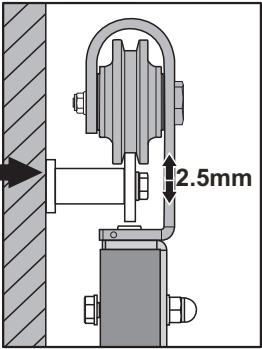

M6x25
(x 8)

5

- H** 
M10x60 (x 4)
bolts for 40-45mm door
- 
M10x55 (x 4)
bolts for 35-40mm door
- 
(x2)
- 
ST4.8x32(x 4)

6

7**F**

(x1)

(x1)

≥30mm

**2****3****4****8****C**M5x26
(x1)

(x1)

D

(x1)

M5x6(x2)

**1**

(X2)

**2****4**

(X2)

**3**

2.5mm

9

B

C

M5x26
(x1)

(x1)