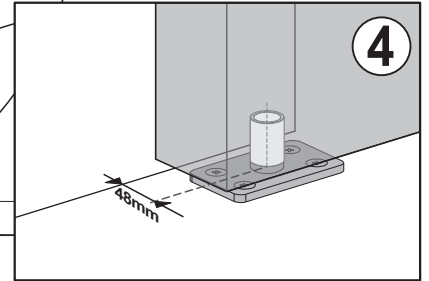

M6x25
(x 8)

5

- H** 
M10x60 (x 4)
bolts for 40-45mm door
- 
M10x55 (x 4)
bolts for 35-40mm door
- 
(x2)
- 
ST4.8x32(x 4)

6

7**F**

(x1)

(x1)

≥30mm

**2****3****4****8****C**M5x26
(x1)

(x1)

D

(x1)

M5x6(x2)

**1**

(X2)

**2****4**