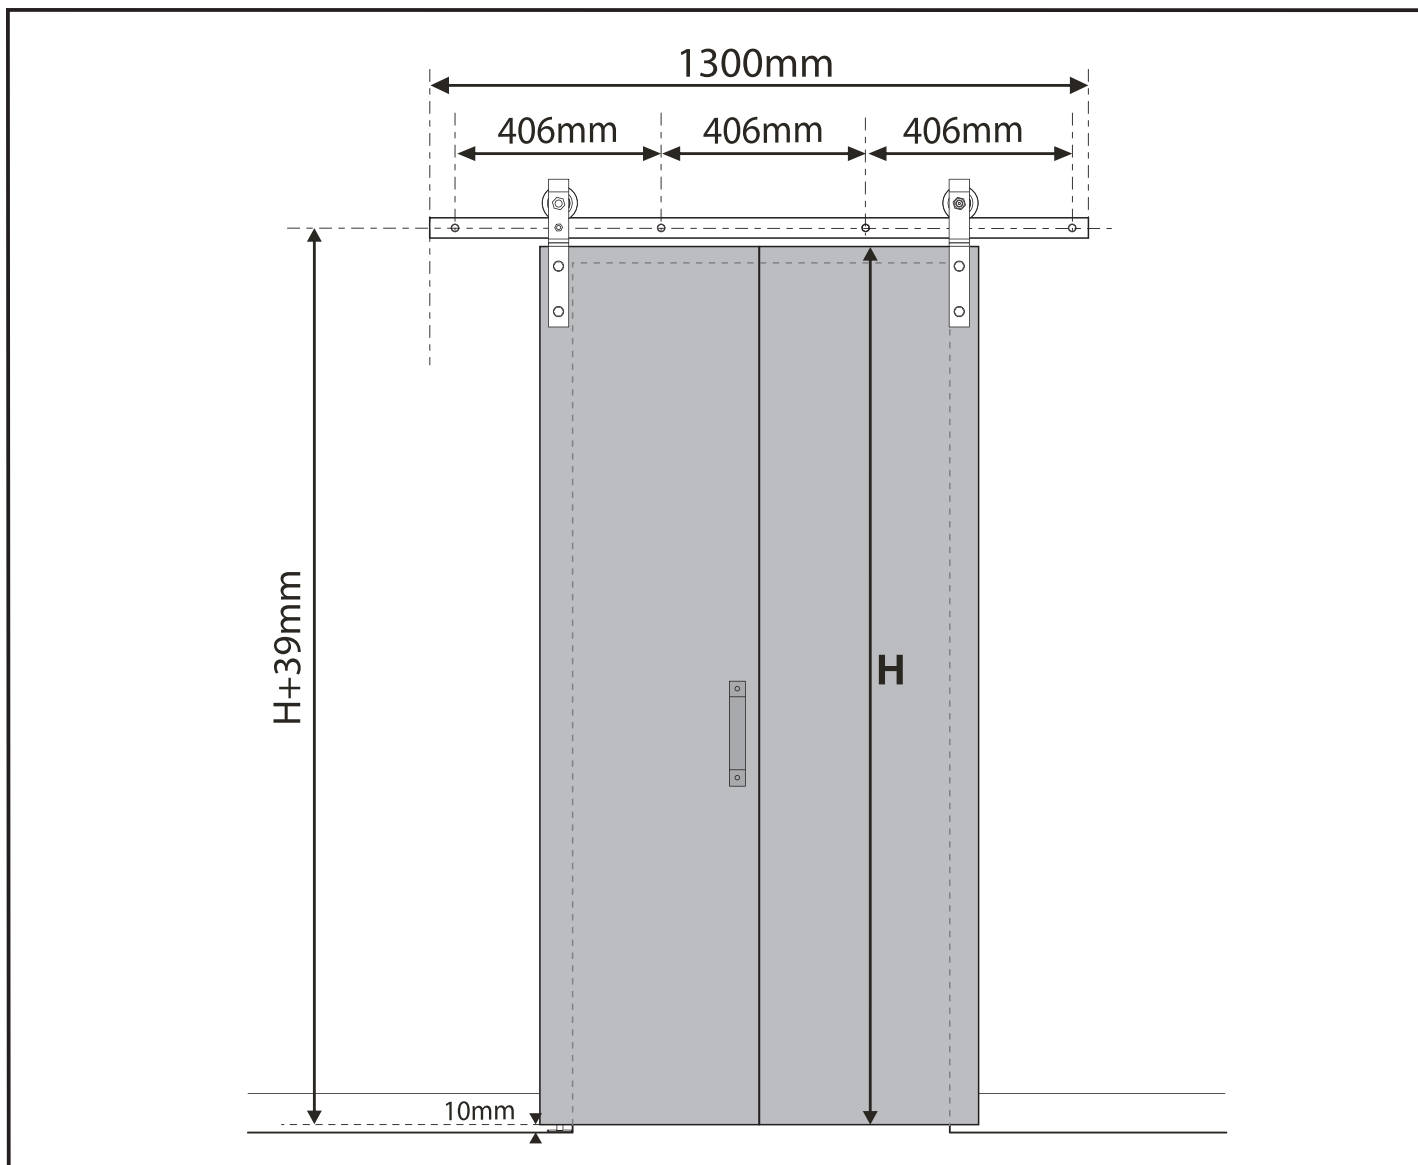

Installation / Installation / Instalación