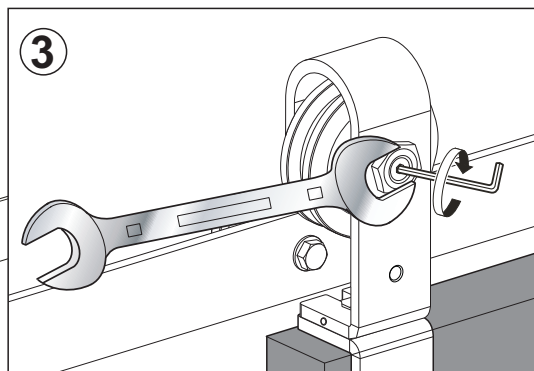

7

F

(x1)

(x1)

≥30mm

2

3

4

8

C

M5x26
(x1)

(x1)

D

(x1)

M5x6(x2)

1

(X2)

2

4

(X2)

3

2.5mm