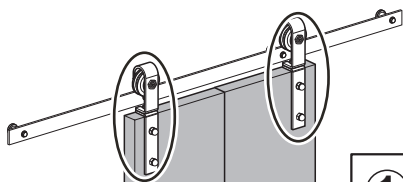

M6x25
(x 8)

5

- H** 
M10x60 (x 4)
bolts for 40-45mm door
- 
M10x55 (x 4)
bolts for 35-40mm door
- 
(x2)
- 
ST4.8x32(x 4)

6

7**F**

(x1)

(x1)

≥30mm

**2****3****4****8****C**M5x26
(x1)

(x1)

D

(x1)

M5x6(x2)

**1**

(X2)

**2****4**