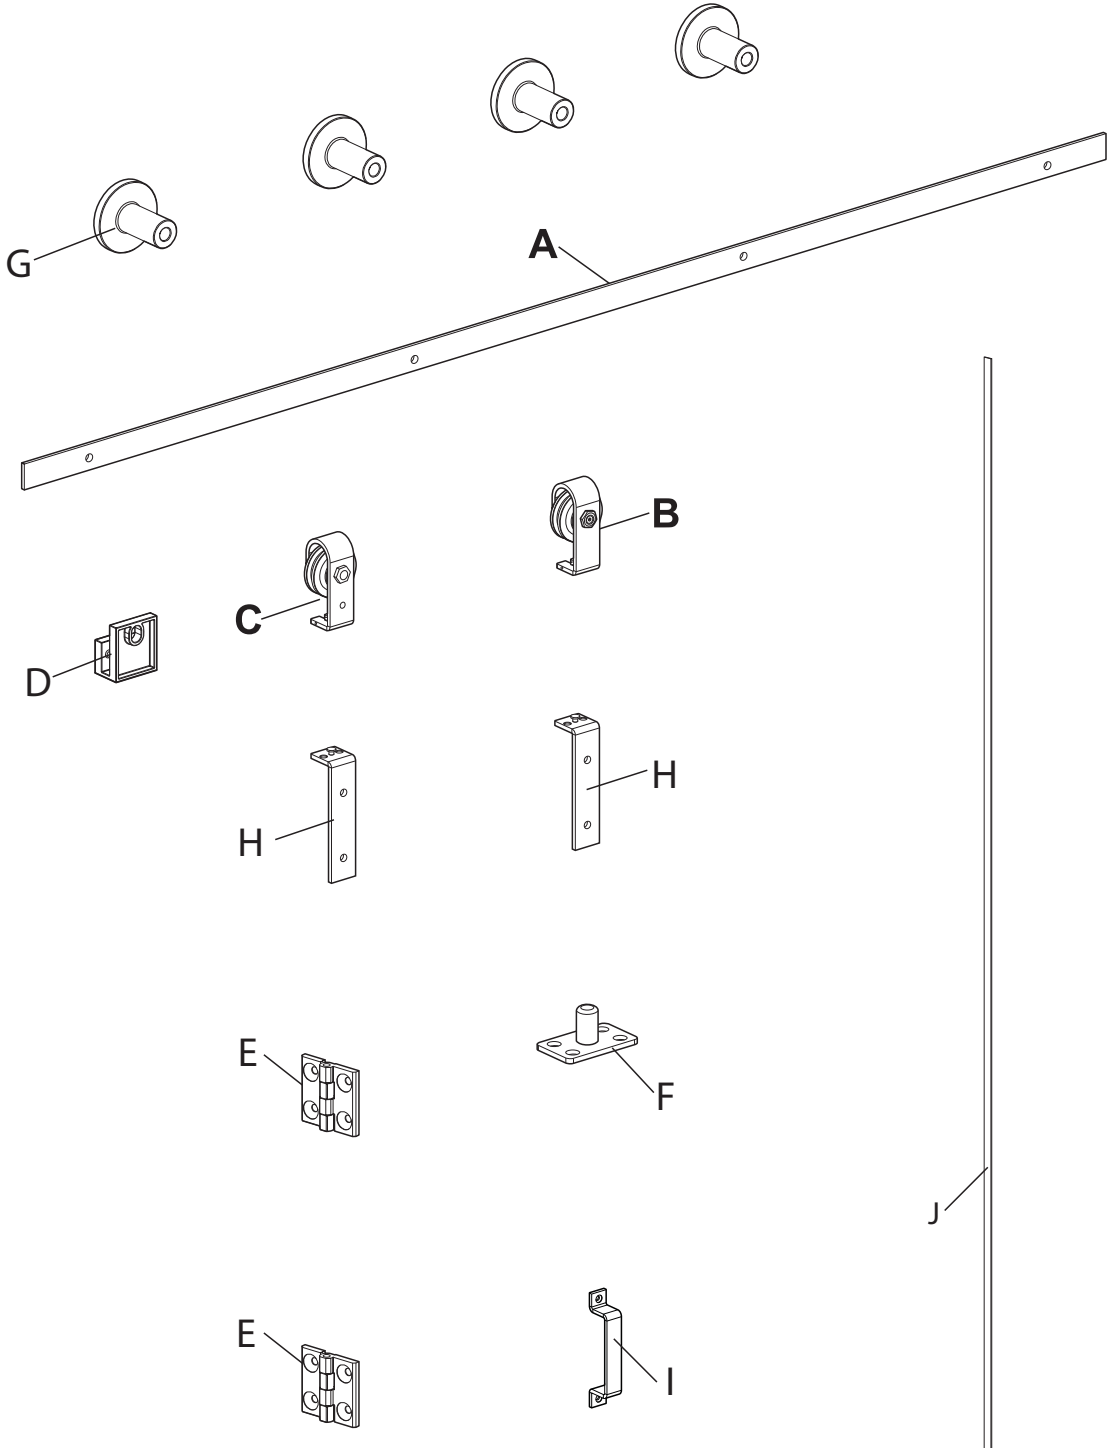

Components list/ Liste des composants/ Lista de componentes