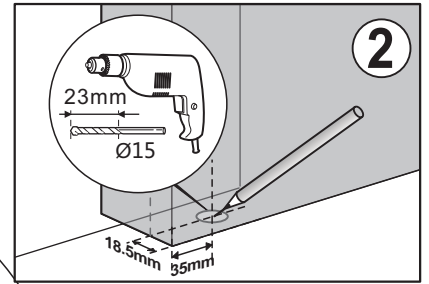

M6x25
(x 8)

5

- H** 
M10x60 (x 4)
bolts for 40-45mm door
- 
M10x55 (x 4)
bolts for 35-40mm door
- 
(x2)
- 
ST4.8x32(x 4)

6

7**F**

(x1)

(x1)

≥30mm

**2****3****4****8****C**M5x26
(x1)

(x1)

D

(x1)

M5x6(x2)

**1**

(X2)

**2****4**