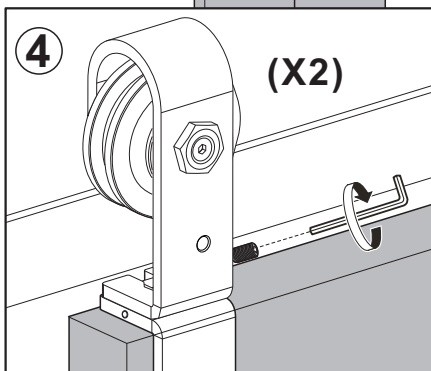

M6x25
(x 8)

5

- H** 
M10x60 (x 4)
bolts for 40-45mm door
- 
M10x55 (x 4)
bolts for 35-40mm door
- 
(x2)
- 
ST4.8x32(x 4)

6

7**F**

(x1)

(x1)

≥30mm

**2****3****4****8****C**M5x26
(x1)

(x1)

D

(x1)

M5x6(x2)

**1**

(X2)

**2****4**