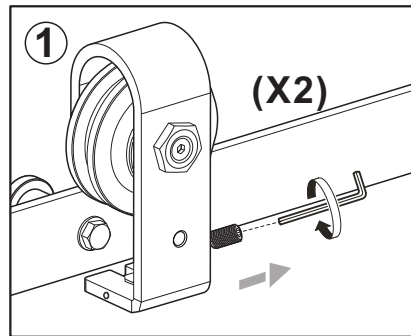

M6x25
(x 8)

5

- H** 
M10x60 (x 4)
bolts for 40-45mm door
- 
M10x55 (x 4)
bolts for 35-40mm door
- 
(x2)
- 
ST4.8x32(x 4)

6

7**F**

(x1)

(x1)

≥30mm

**2****3****4****8****C**M5x26
(x1)

(x1)

D

(x1)

M5x6(x2)

**1**

(X2)

**2****4**