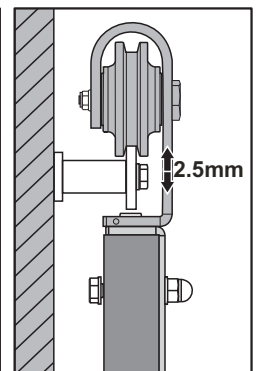

M6x25
(x 8)

5

- H** 
M10x60 (x 4)
bolts for 40-45mm door
- 
M10x55 (x 4)
bolts for 35-40mm door
- 
(x2)
- 
ST4.8x32(x 4)

6

7**F**

(x1)

(x1)

≥30mm

**2****3****4****8****C**M5x26
(x1)

(x1)

D

(x1)

M5x6(x2)

**1**

(X2)

**2****4**

(X2)

**3**

2.5mm

9

B

C

M5x26
(x1)

(x1)