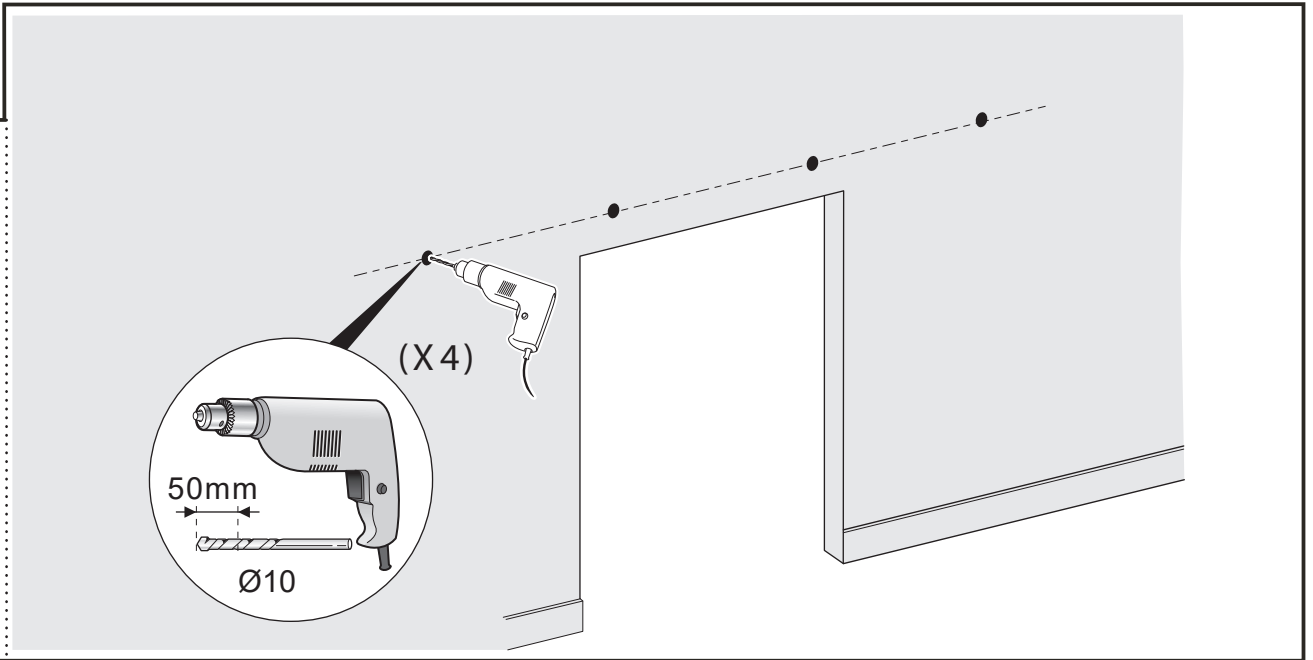

Installation / Installation / Instalación

2