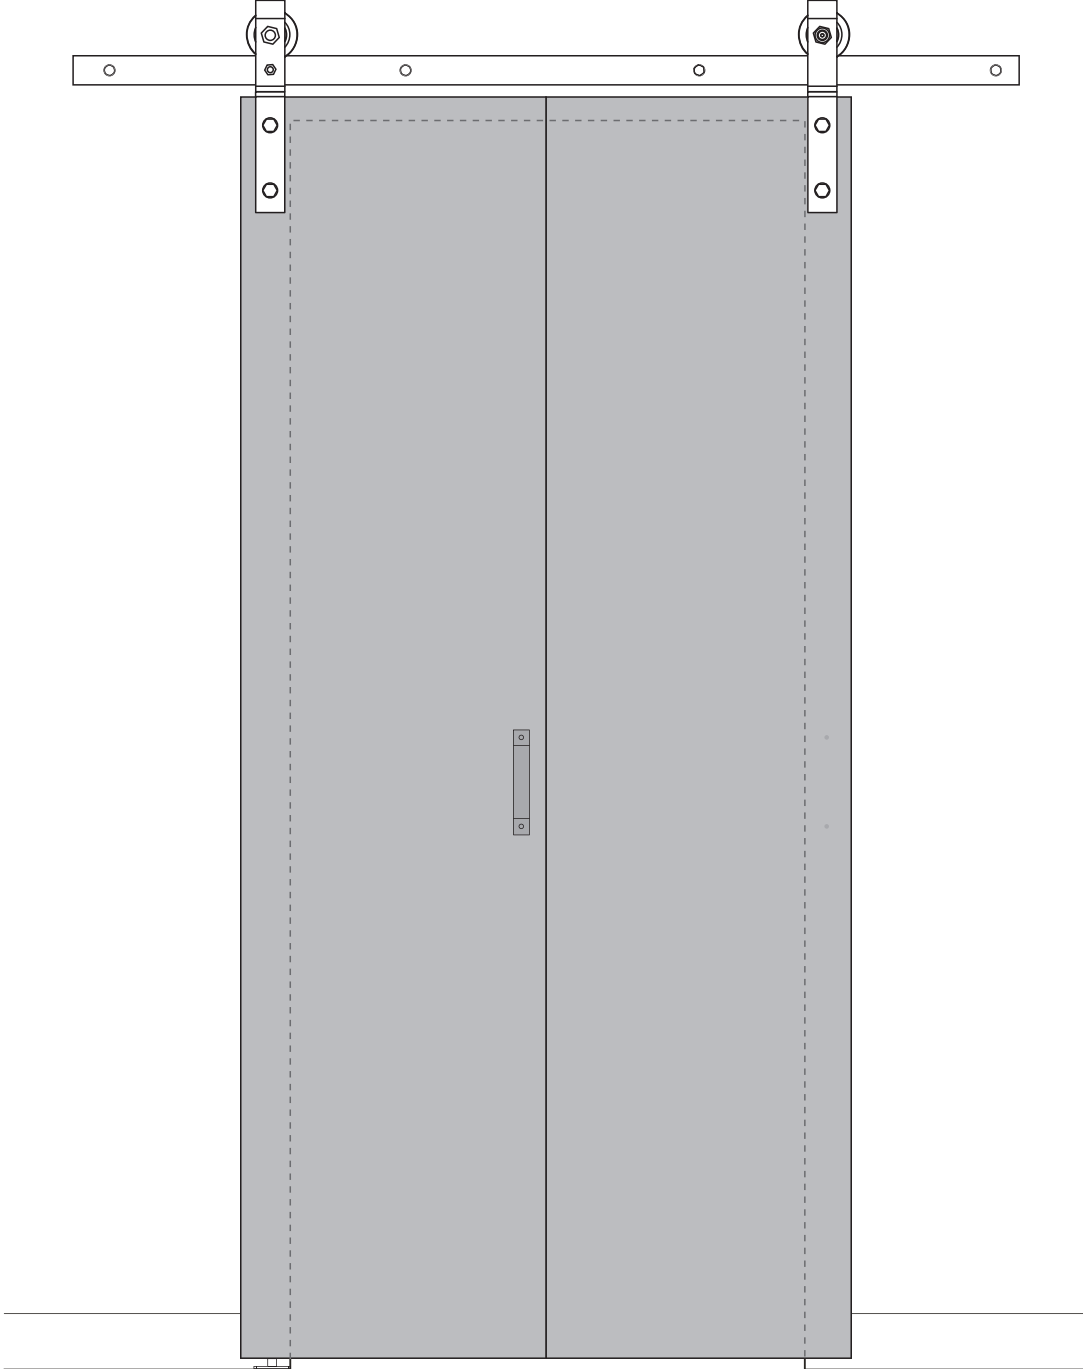

Installation Manual/ Manuel D'Installation/ Manual De Instalación

---