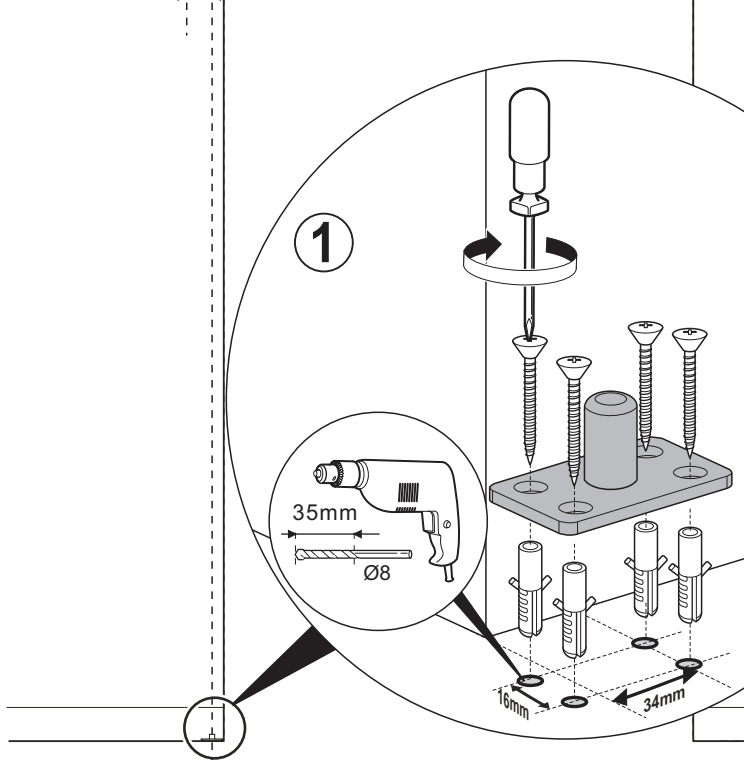

M6x25
(x 8)

5

- H** 
M10x60 (x 4)
bolts for 40-45mm door
- 
M10x55 (x 4)
bolts for 35-40mm door
- 
(x2)
- 
ST4.8x32(x 4)

6

7**F**

(x1)

(x1)

≥30mm

**2****3****4****8****C**M5x26
(x1)

(x1)

D

(x1)

M5x6(x2)

**1**

(X2)

**2****4**