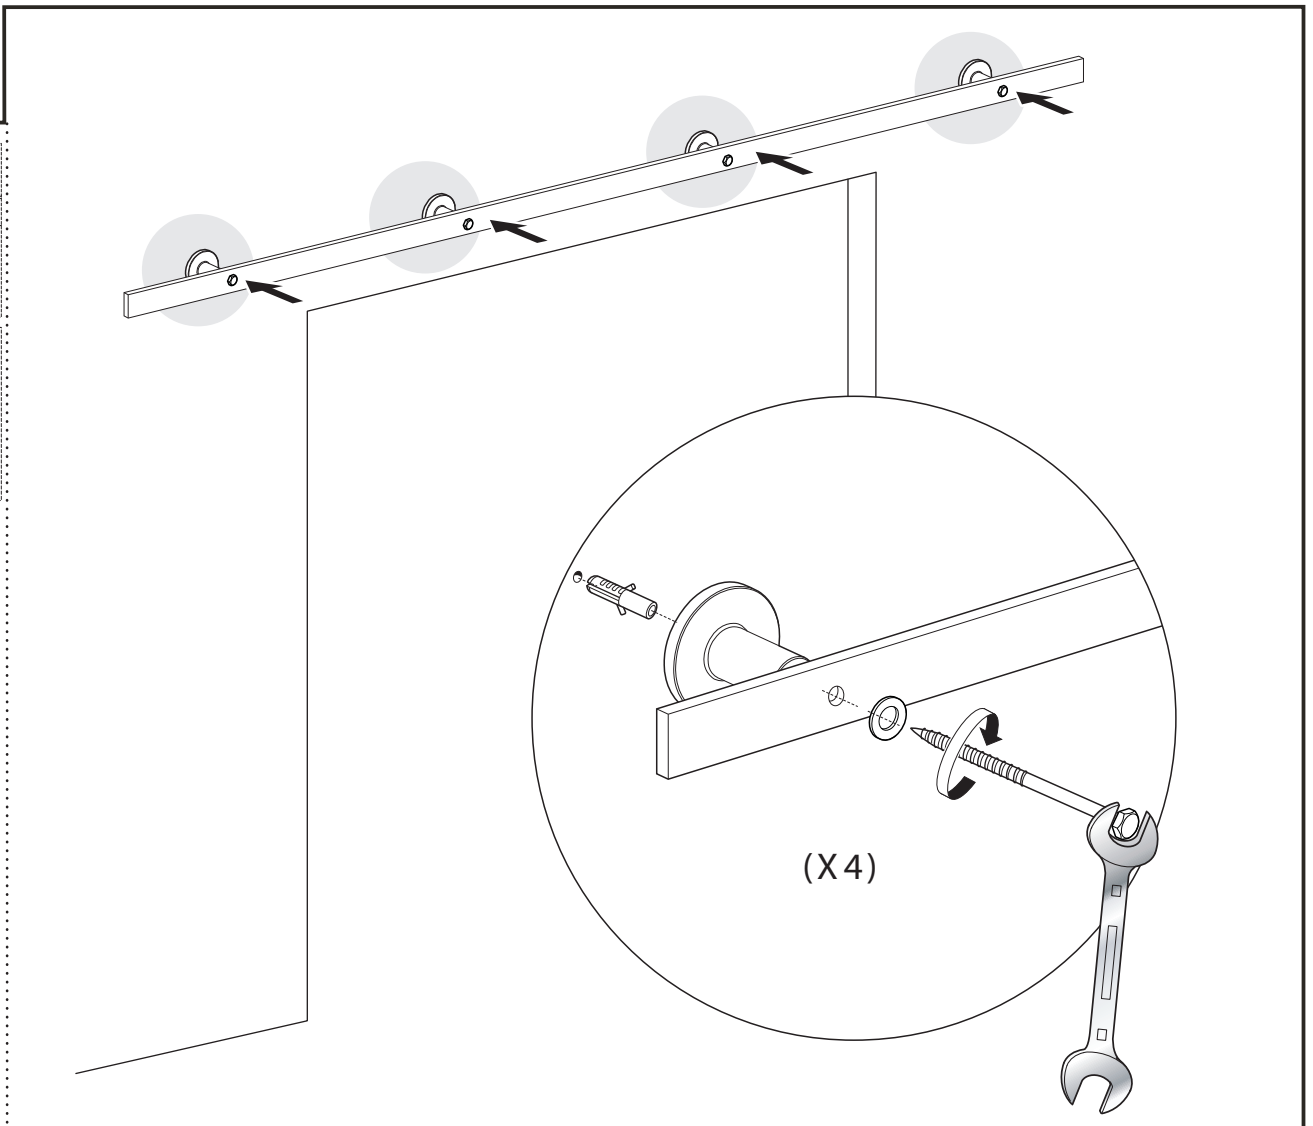

Installation / Installation / Instalación

2

3