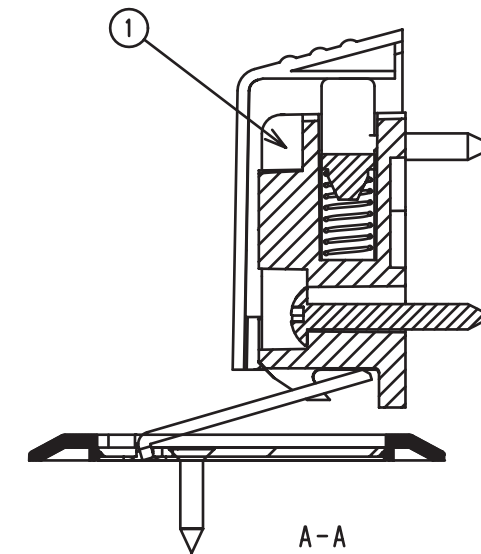

No	part name	material	QTY	remarks
1	Stopper unit	POM	1	
2	Unit cover	ABS	1	
3	Flap	SPCC	1	
4	Flap cover	ABS	1	

[Dimensional unit:mm]

scale 1:1

Product name:Door Stop System