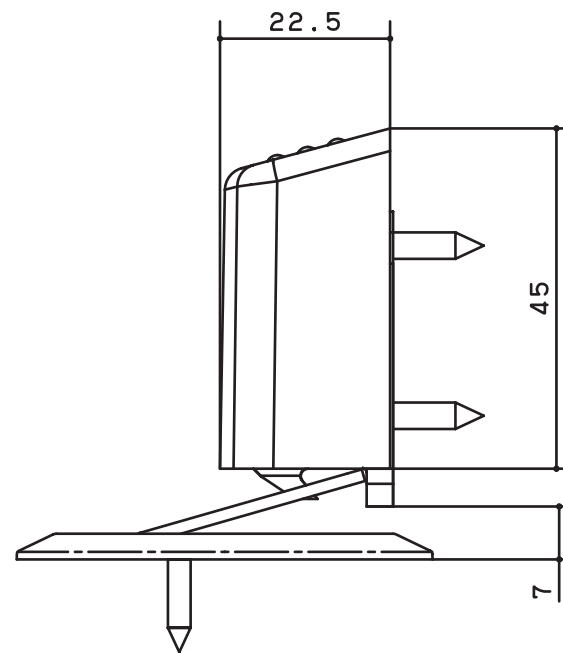

No	part name	material	QTY	remarks
1	Stopper unit	POM	1	
2	Unit cover	ABS	1	
3	Flap	SPCC	1	
4	Flap cover	ABS	1	

[Dimensional unit:mm]

scale 1:1

Product name:Door Stop System