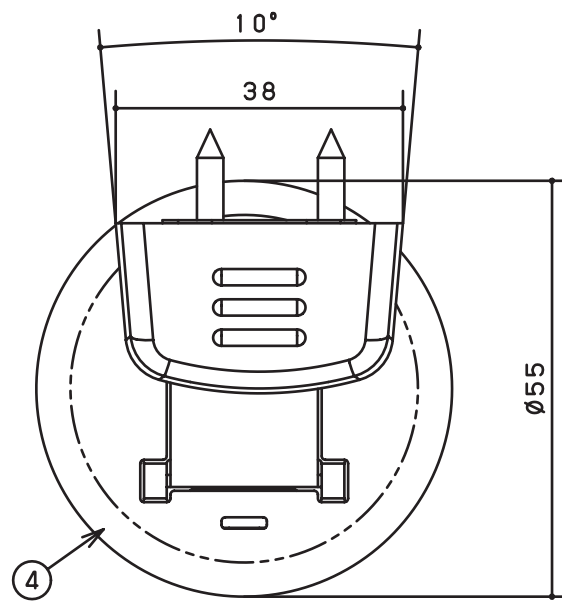

No	part name	material	QTY	remarks
1	Stopper unit	POM	1	
2	Unit cover	ABS	1	
3	Flap	SPCC	1	
4	Flap cover	ABS	1	

[Dimensional unit:mm]

scale 1:1

Product name:Door Stop System